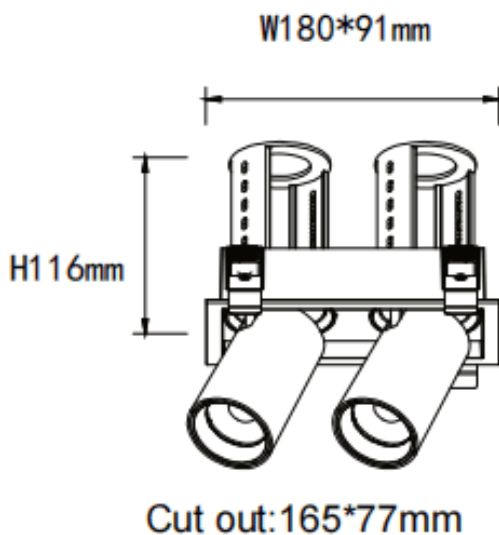

PTT S2 Smart

Lavov downlight from the family PTT S2 Smart with a power of 2x18W and a beam angle of 24°. Finished in White colour. Trim version. With a total lumen output of 3600lm and a luminous efficacy of 100lm/W. Made in Die Cast Aluminum. Driver Dimmable Casamby ready. CCT 3000K.

Item code	86.D151.3329.01
Product type	Indoor
Category	Downlights
Family	PTT
Subfamily	PTT S2 Smart
Pictograms	

Dimensions

Product dimensions (mm) $\varnothing 194 \times 105 \times H105 \text{mm}$

Scheme

Product	
Real power (W)	2x18
Real luminous flux (Lm)	3600
Luminous efficiency (Lm/W)	100
Beam angle (°)	24
Life time (h)	50000 h L80B10
Colour	White
Control gear included	Yes
Control gear	Dimmable Casamby ready
Flicker Free	Yes
Light source	LED
Type of LED	COB
Colour temperature (K)	3000
Colour consistency (SDCM)	SDCM<3
CRI	90