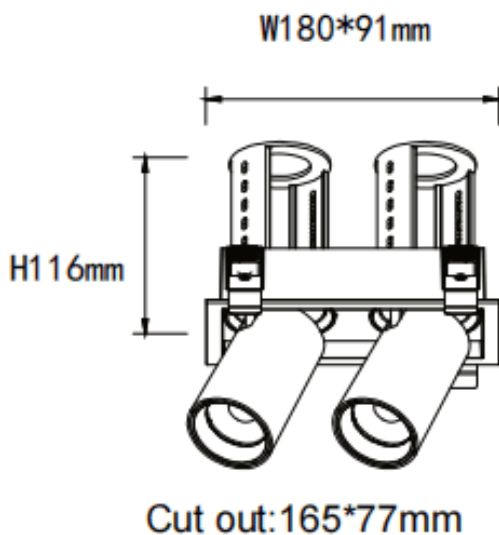

### PTT S2 Smart

Lavov downlight from the family PTT S2 Smart with a power of 2x18W and a beam angle of 36°. Finished in White colour. Trim version. With a total lumen output of 3600lm and a luminous efficacy of 100lm/W. Made in Die Cast Aluminum. Driver Dimmable Casamby ready. CCT 3000K.

### Dimensions

Product dimensions (mm)       $\varnothing 194 \times 105 \times H105 \text{mm}$

### Scheme

Product	
Real power (W)	2x18
Real luminous flux (Lm)	3600
Luminous efficiency (Lm/W)	100
Beam angle (°)	36
Life time (h)	50000 h L80B10
Colour	White
Control gear included	Yes
Control gear	Dimmable Casamby ready
Flicker Free	Yes
Light source	LED
Type of LED	COB
Colour temperature (K)	3000
Colour consistency (SDCM)	SDCM<3
CRI	90