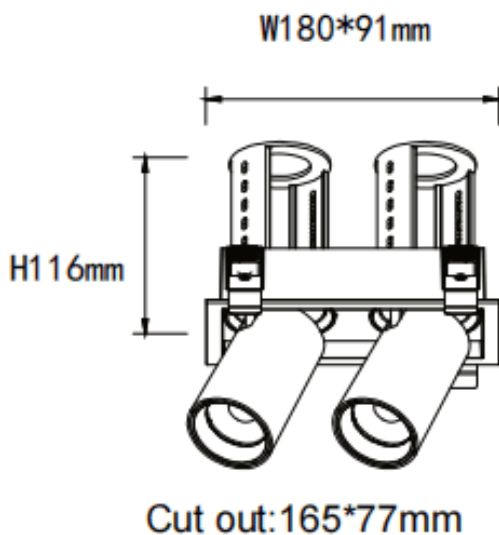

PTT S2 Smart

Lavov downlight from the family PTT S2 Smart with a power of 2x18W and a beam angle of 36°. Finished in Black colour. Trim version. With a total lumen output of 3600lm and a luminous efficacy of 100lm/W. Made in Die Cast Aluminum. Driver Dimmable Casamby ready. CCT 4000K.

Item code	86.D151.3439.02
Product type	Indoor
Category	Downlights
Family	PTT
Subfamily	PTT S2 Smart
Pictograms	

Dimensions

Product dimensions (mm) $\varnothing 194 \times 105 \times H105 \text{mm}$

Scheme

Product	
Real power (W)	2x18
Real luminous flux (Lm)	3600
Luminous efficiency (Lm/W)	100
Beam angle (°)	36
Life time (h)	50000 h L80B10
Colour	Black
Control gear included	Yes
Control gear	Dimmable Casamby ready
Flicker Free	Yes
Light source	LED
Type of LED	COB
Colour temperature (K)	4000
Colour consistency (SDCM)	SDCM<3
CRI	90