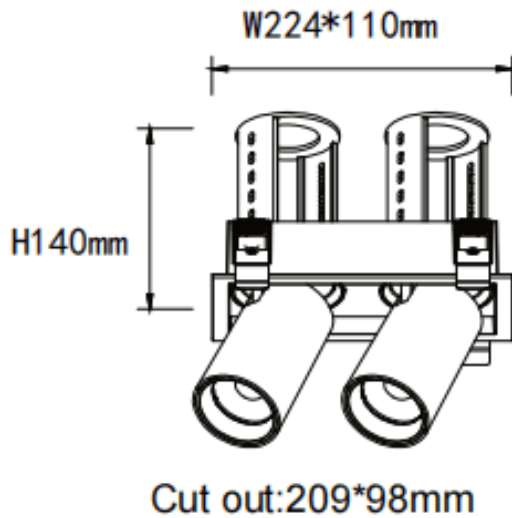

### PTT S2 Smart

Lavov downlight from the family PTT S2 Smart with a power of 2x30W and a beam angle of 24°. Finished in Black colour. Trim version. With a total lumen output of 6000lm and a luminous efficacy of 100lm/W. Made in Die Cast Aluminum. Driver Dimmable Casamby ready. CCT 3000K.

### Dimensions

Product dimensions (mm)      Ø222x108xH140mm

### Scheme

Product	
Real power (W)	2x30
Real luminous flux (Lm)	6000
Luminous efficiency (Lm/W)	100
Beam angle (&ordm;)	24
Life time (h)	50000 h L80B10
Colour	Black
Control gear included	Yes
Control gear	Dimmable Casamby ready
Flicker Free	Yes
Light source	LED
Type of LED	COB
Colour temperature (K)	3000
Colour consistency (SDCM)	SDCM<3
CRI	90