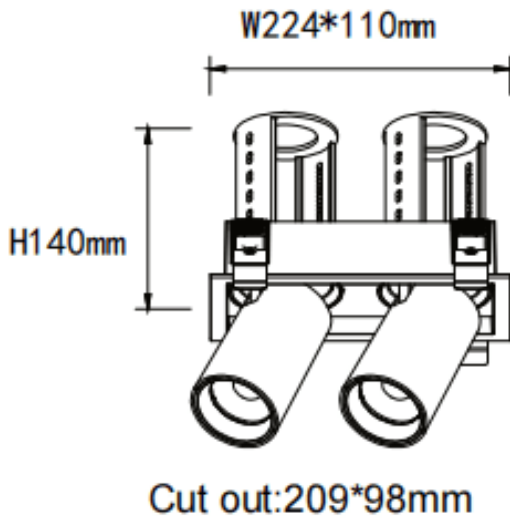

### PTT S2 Smart

Lavov downlight from the family PTT S2 Smart with a power of 2x30W and a beam angle of 55°. Finished in White colour. Trim version. With a total lumen output of 6000lm and a luminous efficacy of 100lm/W. Made in Die Cast Aluminum. Driver Dimmable Casamby ready. CCT 3000K.

### Dimensions

Product dimensions (mm)      Ø222x108xH140mm

### Scheme

Product	
Real power (W)	2x30
Real luminous flux (Lm)	6000
Luminous efficiency (Lm/W)	100
Beam angle (&ordm;)	55
Life time (h)	50000 h L80B10
Colour	White
Control gear included	Yes
Control gear	Dimmable Casamby ready
Flicker Free	Yes
Light source	LED
Type of LED	COB
Colour temperature (K)	3000
Colour consistency (SDCM)	SDCM<3
CRI	90