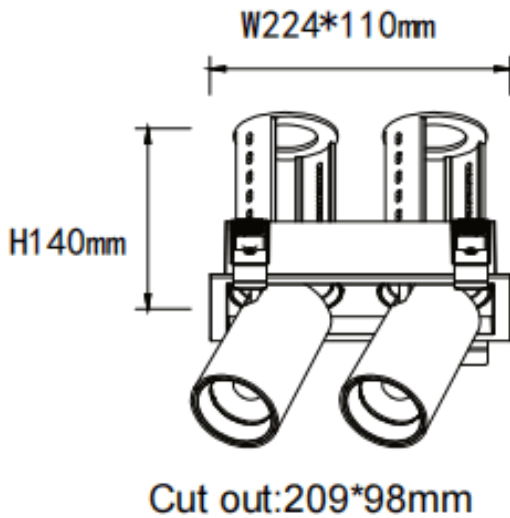

PTT S2 Smart

Lavov downlight from the family PTT S2 Smart with a power of 2x30W and a beam angle of 55°. Finished in White colour. Trim version. With a total lumen output of 6000lm and a luminous efficacy of 100lm/W. Made in Die Cast Aluminum. Driver Dimmable Casamby ready. CCT 3000K.

Item code	86.D151.4349.01
Product type	Indoor
Category	Downlights
Family	PTT
Subfamily	PTT S2 Smart
Pictograms	

Dimensions

Product dimensions (mm) **Ø222x108xH140mm**

Scheme

Product	
Real power (W)	2x30
Real luminous flux (Lm)	6000
Luminous efficiency (Lm/W)	100
Beam angle (°)	55
Life time (h)	50000 h L80B10
Colour	White
Control gear included	Yes
Control gear	Dimmable Casamby ready
Flicker Free	Yes
Light source	LED
Type of LED	COB
Colour temperature (K)	3000
Colour consistency (SDCM)	SDCM<3
CRI	90