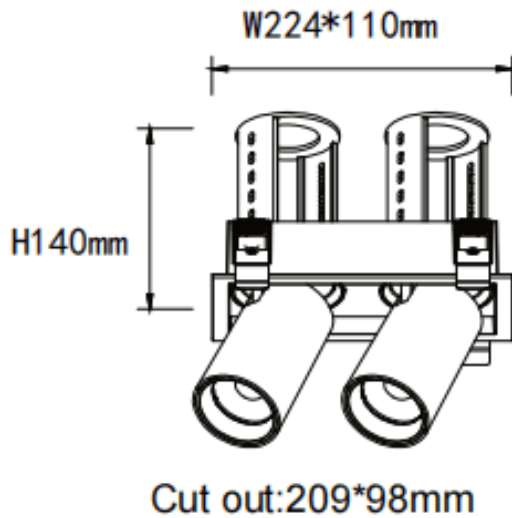

PTT S2 Smart

Lavov downlight from the family PTT S2 Smart with a power of 2x30W and a beam angle of 55°. Finished in White colour. Trim version. With a total lumen output of 6000lm and a luminous efficacy of 100lm/W. Made in Die Cast Aluminum. Driver Dimmable Casamby ready. CCT 4000K.

Item code	86.D151.4449.01
Product type	Indoor
Category	Downlights
Family	PTT
Subfamily	PTT S2 Smart
Pictograms	

Dimensions

Product dimensions (mm) Ø222x108xH140mm

Scheme

Product	
Real power (W)	2x30
Real luminous flux (Lm)	6000
Luminous efficiency (Lm/W)	100
Beam angle (°)	55
Life time (h)	50000 h L80B10
Colour	White
Control gear included	Yes
Control gear	Dimmable Casamby ready
Flicker Free	Yes
Light source	LED
Type of LED	COB
Colour temperature (K)	4000
Colour consistency (SDCM)	SDCM3
CRI	90