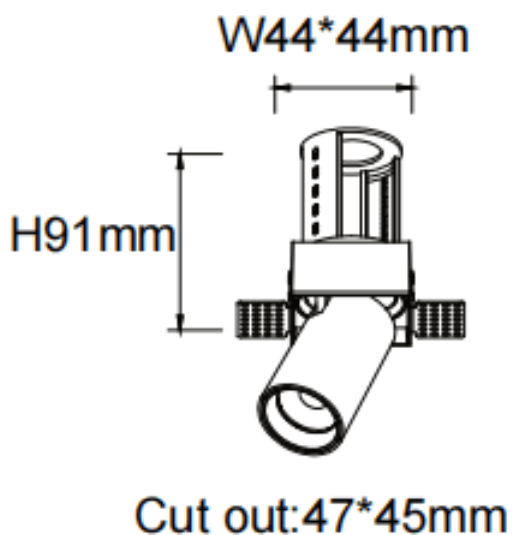

**PTT ST**

Lavov downlight from the family PTT ST with a power of 7W and a beam angle of 55°. Finished in White colour. Trimless version. With a total lumen output of 700lm and a luminous efficacy of 100lm/W. Made in Die Cast Aluminum. Driver ON/OFF. CCT 3000K.

<b>Item code</b>	<b>86.D152.1341.01</b>
<b>Product type</b>	<b>Indoor</b>
<b>Category</b>	<b>Downlights</b>
<b>Family</b>	<b>PTT</b>
<b>Subfamily</b>	<b>PTT ST</b>
<b>Pictograms</b>	

**Dimensions**

**Product dimensions (mm)**                      **ø52xH85mm**

**Scheme**

<b>Product</b>	
<b>Real power (W)</b>	<b>7</b>
<b>Real luminous flux (Lm)</b>	<b>700</b>
<b>Luminous efficiency (Lm/W)</b>	<b>100</b>
<b>Beam angle (°)</b>	<b>55</b>
<b>Life time (h)</b>	<b>50000 h L80B10</b>
<b>Colour</b>	<b>White</b>
<b>Control gear included</b>	<b>Yes</b>
<b>Control gear</b>	<b>ON/OFF</b>
<b>Flicker Free</b>	<b>Yes</b>
<b>Light source</b>	<b>LED</b>
<b>Type of LED</b>	<b>COB</b>
<b>Colour temperature (K)</b>	<b>3000</b>
<b>Colour consistency (SDCM)</b>	<b>SDCM3</b>
<b>CRI</b>	<b>90</b>