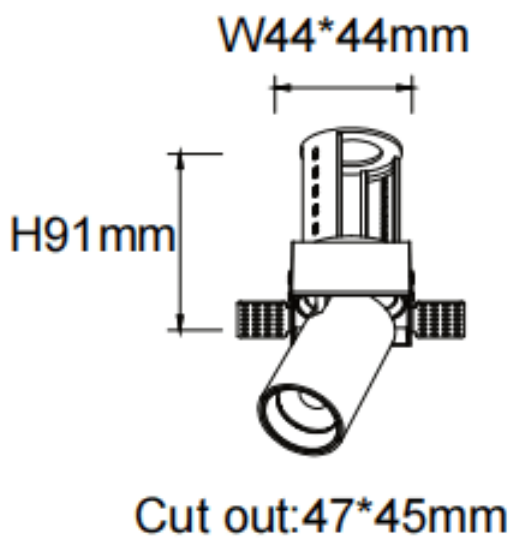

PTT ST-Smart

Lavov downlight from the family PTT ST-Smart with a power of 7W and a beam angle of 55°. Finished in White colour. Trimless version. With a total lumen output of 700lm and a luminous efficacy of 100lm/W. Made in Die Cast Aluminum. Driver Dimmable Casamby ready. CCT 3000K.

Item code	86.D152.1349.01
Product type	Indoor
Category	Downlights
Family	PTT
Subfamily	PTT ST-Smart
Pictograms	

Dimensions

Product dimensions (mm) **ø52xH85mm**

Scheme

Product	
Real power (W)	7
Real luminous flux (Lm)	700
Luminous efficiency (Lm/W)	100
Beam angle (°)	55
Life time (h)	50000 h L80B10
Colour	White
Control gear included	Yes
Control gear	Dimmable Casamby ready
Flicker Free	Yes
Light source	LED
Type of LED	COB
Colour temperature (K)	3000
Colour consistency (SDCM)	SDCM3
CRI	90