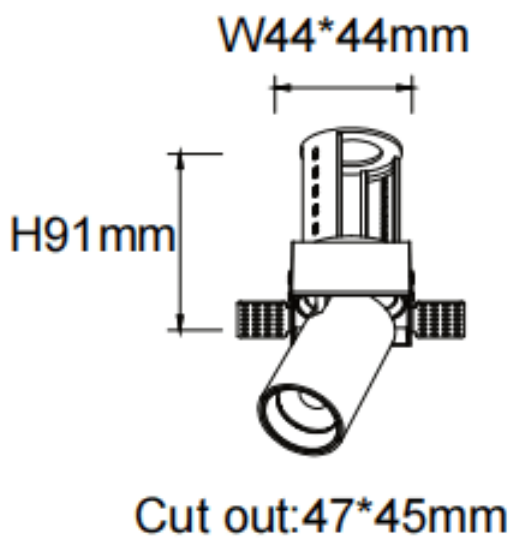

PTT ST

Lavov downlight from the family PTT ST with a power of 7W and a beam angle of 15°. Finished in White colour. Trimless version. With a total lumen output of 700lm and a luminous efficacy of 100lm/W. Made in Die Cast Aluminum. Driver ON/OFF. CCT 4000K.

Item code	86.D152.1411.01
Product type	Indoor
Category	Downlights
Family	PTT
Subfamily	PTT ST
Pictograms	

Dimensions

Product dimensions (mm) **ø52xH85mm**

Scheme

Product	
Real power (W)	7
Real luminous flux (Lm)	700
Luminous efficiency (Lm/W)	100
Beam angle (&ordm;)	15
Life time (h)	50000 h L80B10
Colour	White
Control gear included	Yes
Control gear	ON/OFF
Flicker Free	Yes
Light source	LED
Type of LED	COB
Colour temperature (K)	4000
Colour consistency (SDCM)	SDCM<3
CRI	90