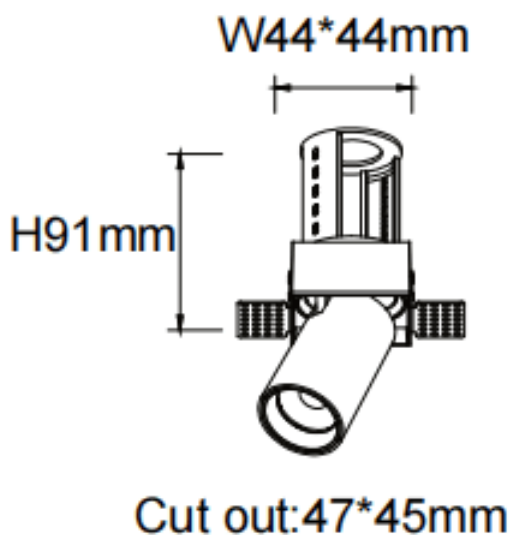


**PTT ST**

Lavov downlight from the family PTT ST with a power of 7W and a beam angle of 36°. Finished in White colour. Trimless version. With a total lumen output of 700lm and a luminous efficacy of 100lm/W. Made in Die Cast Aluminum. Driver ON/OFF. CCT 4000K.

Item code	86.D152.1431.01
Product type	Indoor
Category	Downlights
Family	PTT
Subfamily	PTT ST
Pictograms	

Dimensions

Product dimensions (mm) **ø52xH85mm**

Scheme

Product	
Real power (W)	7
Real luminous flux (Lm)	700
Luminous efficiency (Lm/W)	100
Beam angle (°)	36
Life time (h)	50000 h L80B10
Colour	White
Control gear included	Yes
Control gear	ON/OFF
Flicker Free	Yes
Light source	LED
Type of LED	COB
Colour temperature (K)	4000
Colour consistency (SDCM)	SDCM3
CRI	90