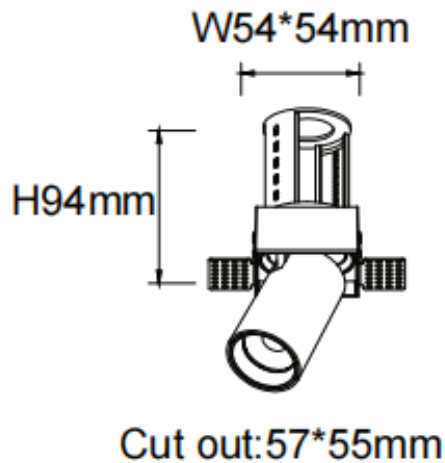

**PTT ST**

Lavov downlight from the family PTT ST with a power of 10W and a beam angle of 15°. Finished in Black colour. Trimless version. With a total lumen output of 1000lm and a luminous efficacy of 100lm/W. Made in Die Cast Aluminum. Driver ON/OFF. CCT 3000K.

Item code	86.D152.2311.02
Product type	Indoor
Category	Downlights
Family	PTT
Subfamily	PTT ST
Pictograms	

Dimensions

Product dimensions (mm) **ø62xH86mm**

Scheme

Product	
Real power (W)	10
Real luminous flux (Lm)	1000
Luminous efficiency (Lm/W)	100
Beam angle (°)	15
Life time (h)	50000 h L80B10
Colour	Black
Control gear included	Yes
Control gear	ON/OFF
Flicker Free	Yes
Light source	LED
Type of LED	COB
Colour temperature (K)	3000
Colour consistency (SDCM)	SDCM3
CRI	90