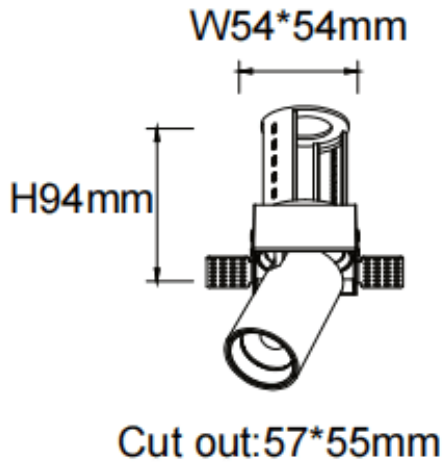

PTT ST

Lavov downlight from the family PTT ST with a power of 10W and a beam angle of 15°. Finished in White colour. Trimless version. With a total lumen output of 1000lm and a luminous efficacy of 100lm/W. Made in Die Cast Aluminum. Driver DALI. CCT 3000K.

Item code	86.D152.2313.01
Product type	Indoor
Category	Downlights
Family	PTT
Subfamily	PTT ST
Pictograms	

Dimensions

Product dimensions (mm) $\varnothing 62 \times H86 \text{mm}$

Scheme

Product	
Real power (W)	10
Real luminous flux (Lm)	1000
Luminous efficiency (Lm/W)	100
Beam angle (º)	15
Life time (h)	50000 h L80B10
Colour	White
Control gear included	Yes
Control gear	DALI
Flicker Free	Yes
Light source	LED
Type of LED	COB
Colour temperature (K)	3000
Colour consistency (SDCM)	SDCM<3
CRI	90