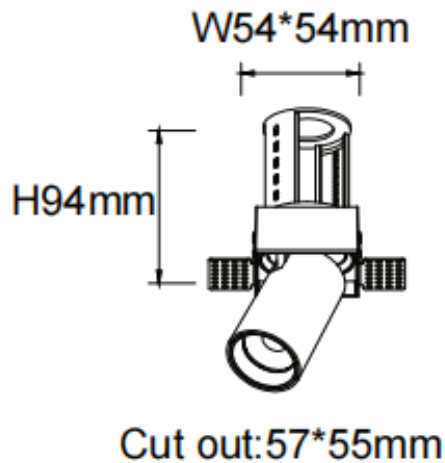

PTT ST

Lavov downlight from the family PTT ST with a power of 10W and a beam angle of 15°. Finished in Black colour. Trimless version. With a total lumen output of 1000lm and a luminous efficacy of 100lm/W. Made in Die Cast Aluminum. Driver DALI. CCT 3000K.

Item code	86.D152.2313.02
Product type	Indoor
Category	Downlights
Family	PTT
Subfamily	PTT ST
Pictograms	

Dimensions

Product dimensions (mm) $\varnothing 62 \times H86 \text{mm}$

Scheme

Product	
Real power (W)	10
Real luminous flux (Lm)	1000
Luminous efficiency (Lm/W)	100
Beam angle (°)	15
Life time (h)	50000 h L80B10
Colour	Black
Control gear included	Yes
Control gear	DALI
Flicker Free	Yes
Light source	LED
Type of LED	COB
Colour temperature (K)	3000
Colour consistency (SDCM)	SDCM3
CRI	90