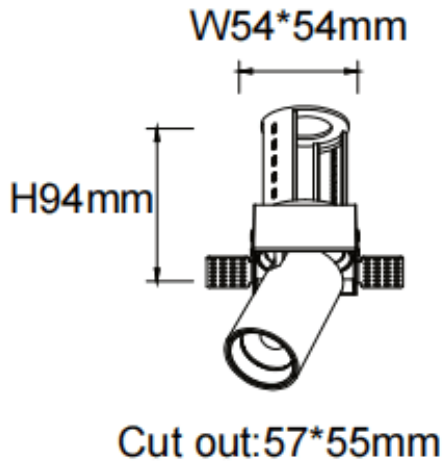

PTT ST-Smart

Lavov downlight from the family PTT ST-Smart with a power of 10W and a beam angle of 15°. Finished in White colour. Trimless version. With a total lumen output of 1000lm and a luminous efficacy of 100lm/W. Made in Die Cast Aluminum. Driver Dimmable Casamby ready. CCT 3000K.

Item code	86.D152.2319.01
Product type	Indoor
Category	Downlights
Family	PTT
Subfamily	PTT ST-Smart
Pictograms	

Dimensions

Product dimensions (mm) $\varnothing 62 \times H86 \text{mm}$

Scheme

Product	
Real power (W)	10
Real luminous flux (Lm)	1000
Luminous efficiency (Lm/W)	100
Beam angle (º)	15
Life time (h)	50000 h L80B10
Colour	White
Control gear included	Yes
Control gear	Dimmable Casamby ready
Flicker Free	Yes
Light source	LED
Type of LED	COB
Colour temperature (K)	3000
Colour consistency (SDCM)	SDCM<3
CRI	90