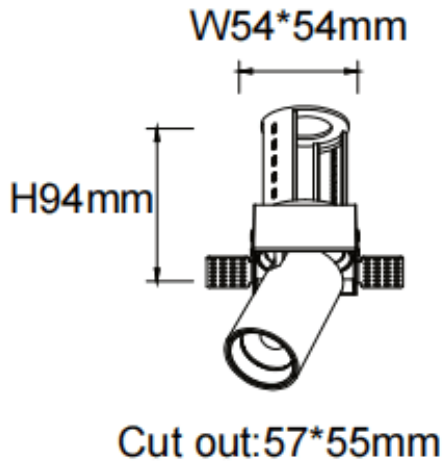

PTT ST-Smart

Lavov downlight from the family PTT ST-Smart with a power of 10W and a beam angle of 15°. Finished in White colour. Trimless version. With a total lumen output of 1000lm and a luminous efficacy of 100lm/W. Made in Die Cast Aluminum. Driver Dimmable Casamby ready. CCT 3000K.

Item code	86.D152.2319.01
Product type	Indoor
Category	Downlights
Family	PTT
Subfamily	PTT ST-Smart
Pictograms	

Dimensions

Product dimensions (mm) $\varnothing 62 \times H86 \text{mm}$

Scheme

Product	
Real power (W)	10
Real luminous flux (Lm)	1000
Luminous efficiency (Lm/W)	100
Beam angle (°)	15
Life time (h)	50000 h L80B10
Colour	White
Control gear included	Yes
Control gear	Dimmable Casamby ready
Flicker Free	Yes
Light source	LED
Type of LED	COB
Colour temperature (K)	3000
Colour consistency (SDCM)	SDCM3
CRI	90