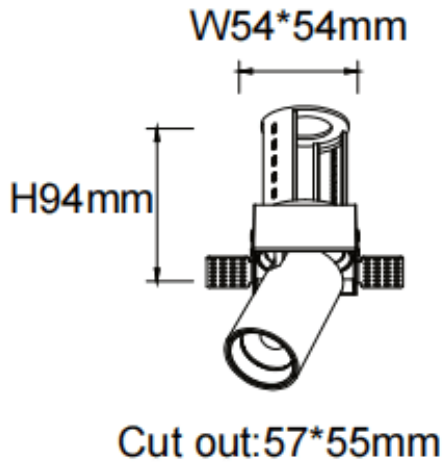

PTT ST

Lavov downlight from the family PTT ST with a power of 10W and a beam angle of 24°. Finished in White colour. Trimless version. With a total lumen output of 1000lm and a luminous efficacy of 100lm/W. Made in Die Cast Aluminum. Driver ON/OFF. CCT 3000K.

Item code	86.D152.2321.01
Product type	Indoor
Category	Downlights
Family	PTT
Subfamily	PTT ST
Pictograms	

Dimensions

Product dimensions (mm) $\varnothing 62 \times H86 \text{mm}$

Scheme

Product	
Real power (W)	10
Real luminous flux (Lm)	1000
Luminous efficiency (Lm/W)	100
Beam angle (°)	24
Life time (h)	50000 h L80B10
Colour	White
Control gear included	Yes
Control gear	ON/OFF
Flicker Free	Yes
Light source	LED
Type of LED	COB
Colour temperature (K)	3000
Colour consistency (SDCM)	SDCM3
CRI	90