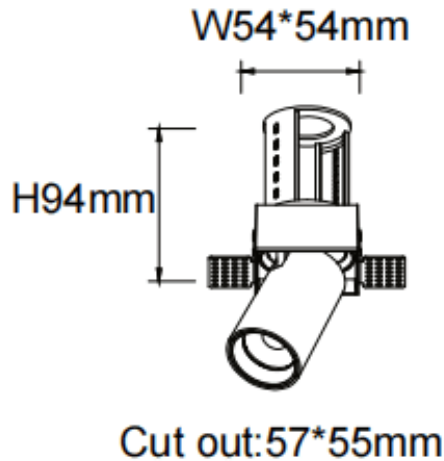

PTT ST

Lavov downlight from the family PTT ST with a power of 10W and a beam angle of 24°. Finished in Black colour. Trimless version. With a total lumen output of 1000lm and a luminous efficacy of 100lm/W. Made in Die Cast Aluminum. Driver DALI. CCT 3000K.

Item code	86.D152.2323.02
Product type	Indoor
Category	Downlights
Family	PTT
Subfamily	PTT ST
Pictograms	

Dimensions

Product dimensions (mm) $\varnothing 62 \times H86 \text{mm}$

Scheme

Product	
Real power (W)	10
Real luminous flux (Lm)	1000
Luminous efficiency (Lm/W)	100
Beam angle (°)	24
Life time (h)	50000 h L80B10
Colour	Black
Control gear included	Yes
Control gear	DALI
Flicker Free	Yes
Light source	LED
Type of LED	COB
Colour temperature (K)	3000
Colour consistency (SDCM)	SDCM3
CRI	90