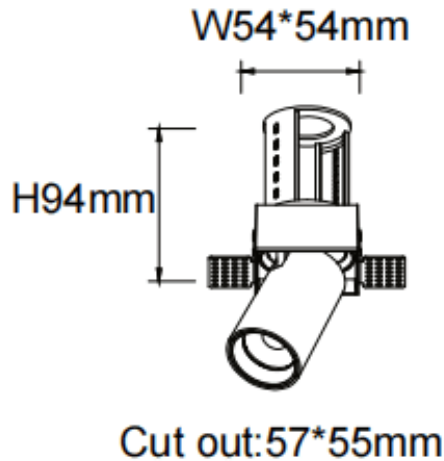

PTT ST

Lavov downlight from the family PTT ST with a power of 10W and a beam angle of 24°. Finished in Black colour. Trimless version. With a total lumen output of 1000lm and a luminous efficacy of 100lm/W. Made in Die Cast Aluminum. Driver DALI. CCT 3000K.

Item code	86.D152.2323.02
Product type	Indoor
Category	Downlights
Family	PTT
Subfamily	PTT ST
Pictograms	

Dimensions

Product dimensions (mm) $\varnothing 62 \times H86 \text{mm}$

Scheme

Product	
Real power (W)	10
Real luminous flux (Lm)	1000
Luminous efficiency (Lm/W)	100
Beam angle (º)	24
Life time (h)	50000 h L80B10
Colour	Black
Control gear included	Yes
Control gear	DALI
Flicker Free	Yes
Light source	LED
Type of LED	COB
Colour temperature (K)	3000
Colour consistency (SDCM)	SDCM<3
CRI	90