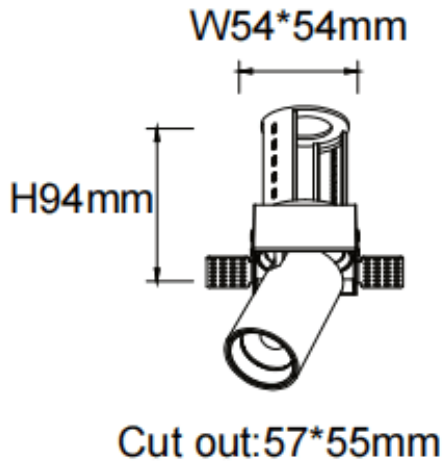

PTT ST-Smart

Lavov downlight from the family PTT ST-Smart with a power of 10W and a beam angle of 24°. Finished in Black colour. Trimless version. With a total lumen output of 1000lm and a luminous efficacy of 100lm/W. Made in Die Cast Aluminum. Driver Dimmable Casamby ready. CCT 3000K.

Item code	86.D152.2329.02
Product type	Indoor
Category	Downlights
Family	PTT
Subfamily	PTT ST-Smart
Pictograms	

Dimensions

Product dimensions (mm) $\varnothing 62 \times H86 \text{mm}$

Scheme

Product	
Real power (W)	10
Real luminous flux (Lm)	1000
Luminous efficiency (Lm/W)	100
Beam angle (°)	24
Life time (h)	50000 h L80B10
Colour	Black
Control gear included	Yes
Control gear	Dimmable Casamby ready
Flicker Free	Yes
Light source	LED
Type of LED	COB
Colour temperature (K)	3000
Colour consistency (SDCM)	SDCM3
CRI	90