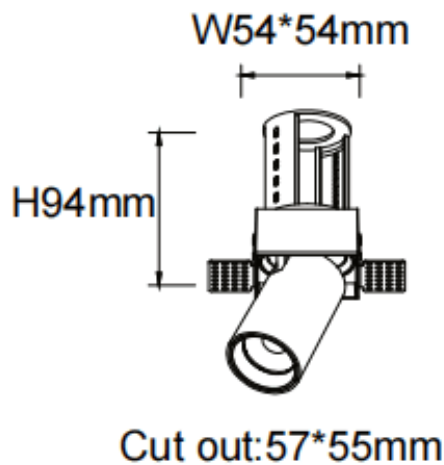

### PTT ST

Lavov downlight from the family PTT ST with a power of 10W and a beam angle of 36°. Finished in White colour. Trimless version. With a total lumen output of 1000lm and a luminous efficacy of 100lm/W. Made in Die Cast Aluminum. Driver ON/OFF. CCT 3000K.

Item code	86.D152.2331.01
Product type	Indoor
Category	Downlights
Family	PTT
Subfamily	PTT ST
Pictograms	

### Dimensions

Product dimensions (mm)       $\varnothing 62 \times H86 \text{mm}$

### Scheme

Product	
Real power (W)	10
Real luminous flux (Lm)	1000
Luminous efficiency (Lm/W)	100
Beam angle (&ordm;)	36
Life time (h)	50000 h L80B10
Colour	White
Control gear included	Yes
Control gear	ON/OFF
Flicker Free	Yes
Light source	LED
Type of LED	COB
Colour temperature (K)	3000
Colour consistency (SDCM)	SDCM<3
CRI	90