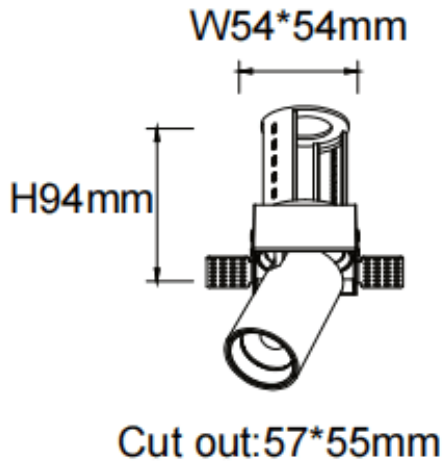

**PTT ST**

Lavov downlight from the family PTT ST with a power of 10W and a beam angle of 36°. Finished in Black colour. Trimless version. With a total lumen output of 1000lm and a luminous efficacy of 100lm/W. Made in Die Cast Aluminum. Driver ON/OFF. CCT 3000K.

Item code	86.D152.2331.02
Product type	Indoor
Category	Downlights
Family	PTT
Subfamily	PTT ST
Pictograms	

Dimensions

Product dimensions (mm) **ø62xH86mm**

Scheme

Product	
Real power (W)	10
Real luminous flux (Lm)	1000
Luminous efficiency (Lm/W)	100
Beam angle (&ordm;)	36
Life time (h)	50000 h L80B10
Colour	Black
Control gear included	Yes
Control gear	ON/OFF
Flicker Free	Yes
Light source	LED
Type of LED	COB
Colour temperature (K)	3000
Colour consistency (SDCM)	SDCM<3
CRI	90