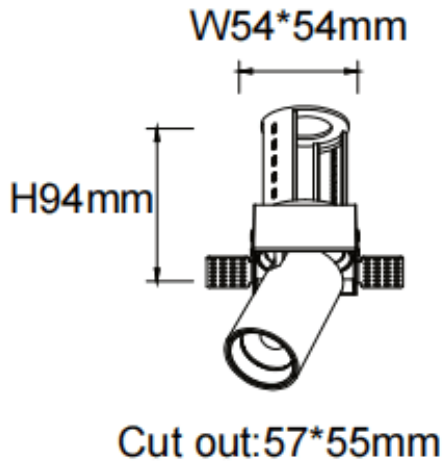

PTT ST

Lavov downlight from the family PTT ST with a power of 10W and a beam angle of 36°. Finished in White colour. Trimless version. With a total lumen output of 1000lm and a luminous efficacy of 100lm/W. Made in Die Cast Aluminum. Driver DALI. CCT 3000K.

Item code	86.D152.2333.01
Product type	Indoor
Category	Downlights
Family	PTT
Subfamily	PTT ST
Pictograms	

Dimensions

Product dimensions (mm) $\varnothing 62 \times H86 \text{mm}$

Scheme

Product	
Real power (W)	10
Real luminous flux (Lm)	1000
Luminous efficiency (Lm/W)	100
Beam angle (º)	36
Life time (h)	50000 h L80B10
Colour	White
Control gear included	Yes
Control gear	DALI
Flicker Free	Yes
Light source	LED
Type of LED	COB
Colour temperature (K)	3000
Colour consistency (SDCM)	SDCM<3
CRI	90