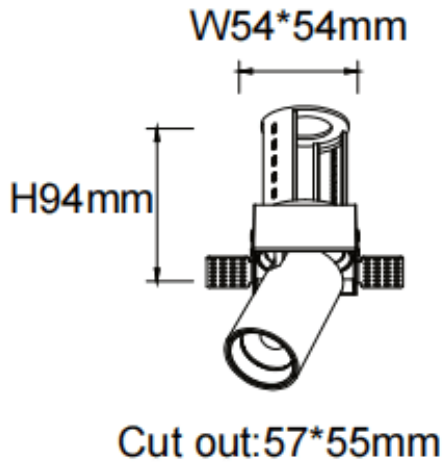

PTT ST

Lavov downlight from the family PTT ST with a power of 10W and a beam angle of 36°. Finished in Black colour. Trimless version. With a total lumen output of 1000lm and a luminous efficacy of 100lm/W. Made in Die Cast Aluminum. Driver DALI. CCT 3000K.

Item code	86.D152.2333.02
Product type	Indoor
Category	Downlights
Family	PTT
Subfamily	PTT ST
Pictograms	

Dimensions

Product dimensions (mm) $\varnothing 62 \times H86 \text{mm}$

Scheme

Product	
Real power (W)	10
Real luminous flux (Lm)	1000
Luminous efficiency (Lm/W)	100
Beam angle (º)	36
Life time (h)	50000 h L80B10
Colour	Black
Control gear included	Yes
Control gear	DALI
Flicker Free	Yes
Light source	LED
Type of LED	COB
Colour temperature (K)	3000
Colour consistency (SDCM)	SDCM<3
CRI	90