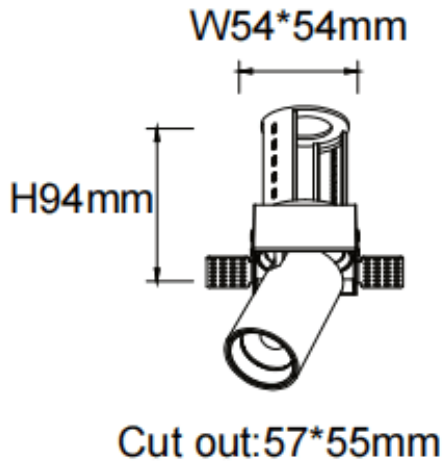

PTT ST-Smart

Lavov downlight from the family PTT ST-Smart with a power of 10W and a beam angle of 36°. Finished in White colour. Trimless version. With a total lumen output of 1000lm and a luminous efficacy of 100lm/W. Made in Die Cast Aluminum. Driver Dimmable Casamby ready. CCT 3000K.

Item code	86.D152.2339.01
Product type	Indoor
Category	Downlights
Family	PTT
Subfamily	PTT ST-Smart
Pictograms	

Dimensions

Product dimensions (mm) $\varnothing 62 \times H86 \text{mm}$

Scheme

Product	
Real power (W)	10
Real luminous flux (Lm)	1000
Luminous efficiency (Lm/W)	100
Beam angle (°)	36
Life time (h)	50000 h L80B10
Colour	White
Control gear included	Yes
Control gear	Dimmable Casamby ready
Flicker Free	Yes
Light source	LED
Type of LED	COB
Colour temperature (K)	3000
Colour consistency (SDCM)	SDCM3
CRI	90