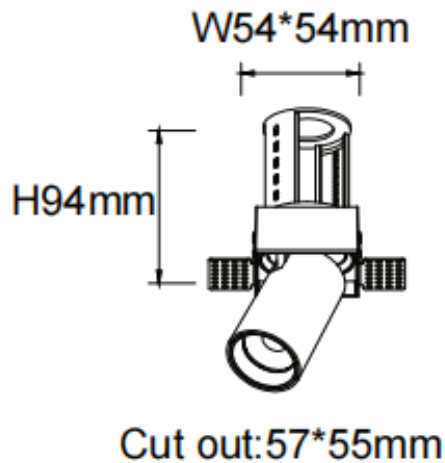

PTT ST-Smart

Lavov downlight from the family PTT ST-Smart with a power of 10W and a beam angle of 36°. Finished in Black colour. Trimless version. With a total lumen output of 1000lm and a luminous efficacy of 100lm/W. Made in Die Cast Aluminum. Driver Dimmable Casamby ready. CCT 3000K.

Item code	86.D152.2339.02
Product type	Indoor
Category	Downlights
Family	PTT
Subfamily	PTT ST-Smart
Pictograms	

Dimensions

Product dimensions (mm) $\varnothing 62 \times H86 \text{mm}$

Scheme

Product	
Real power (W)	10
Real luminous flux (Lm)	1000
Luminous efficiency (Lm/W)	100
Beam angle (º)	36
Life time (h)	50000 h L80B10
Colour	Black
Control gear included	Yes
Control gear	Dimmable Casamby ready
Flicker Free	Yes
Light source	LED
Type of LED	COB
Colour temperature (K)	3000
Colour consistency (SDCM)	SDCM<3
CRI	90