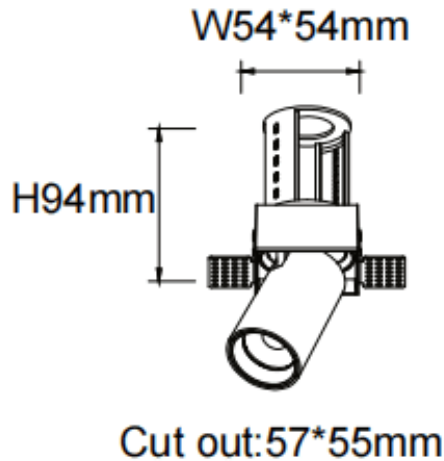

### PTT ST

Lavov downlight from the family PTT ST with a power of 10W and a beam angle of 55°. Finished in White colour. Trimless version. With a total lumen output of 1000lm and a luminous efficacy of 100lm/W. Made in Die Cast Aluminum. Driver DALI. CCT 3000K.

Item code	86.D152.2343.01
Product type	Indoor
Category	Downlights
Family	PTT
Subfamily	PTT ST
Pictograms	

### Dimensions

Product dimensions (mm)       $\varnothing 62 \times H86 \text{mm}$

### Scheme

Product	
Real power (W)	10
Real luminous flux (Lm)	1000
Luminous efficiency (Lm/W)	100
Beam angle (°)	55
Life time (h)	50000 h L80B10
Colour	White
Control gear included	Yes
Control gear	DALI
Flicker Free	Yes
Light source	LED
Type of LED	COB
Colour temperature (K)	3000
Colour consistency (SDCM)	SDCM3
CRI	90