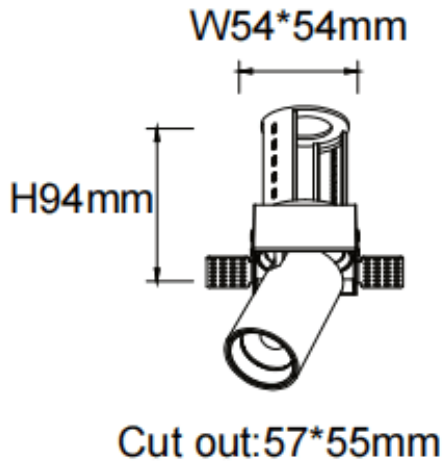

PTT ST

Lavov downlight from the family PTT ST with a power of 10W and a beam angle of 15°. Finished in White colour. Trimless version. With a total lumen output of 1000lm and a luminous efficacy of 100lm/W. Made in Die Cast Aluminum. Driver ON/OFF. CCT 4000K.

Item code	86.D152.2411.01
Product type	Indoor
Category	Downlights
Family	PTT
Subfamily	PTT ST
Pictograms	

Dimensions

Product dimensions (mm) $\varnothing 62 \times H86 \text{mm}$

Scheme

Product	
Real power (W)	10
Real luminous flux (Lm)	1000
Luminous efficiency (Lm/W)	100
Beam angle (º)	15
Life time (h)	50000 h L80B10
Colour	White
Control gear included	Yes
Control gear	ON/OFF
Flicker Free	Yes
Light source	LED
Type of LED	COB
Colour temperature (K)	4000
Colour consistency (SDCM)	SDCM<3
CRI	90