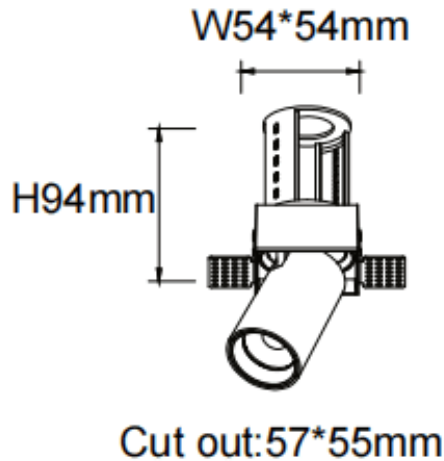

PTT ST

Lavov downlight from the family PTT ST with a power of 10W and a beam angle of 15°. Finished in White colour. Trimless version. With a total lumen output of 1000lm and a luminous efficacy of 100lm/W. Made in Die Cast Aluminum. Driver DALI. CCT 4000K.

Item code	86.D152.2413.01
Product type	Indoor
Category	Downlights
Family	PTT
Subfamily	PTT ST
Pictograms	

Dimensions

Product dimensions (mm) $\varnothing 62 \times H86 \text{mm}$

Scheme

Product	
Real power (W)	10
Real luminous flux (Lm)	1000
Luminous efficiency (Lm/W)	100
Beam angle (º)	15
Life time (h)	50000 h L80B10
Colour	White
Control gear included	Yes
Control gear	DALI
Flicker Free	Yes
Light source	LED
Type of LED	COB
Colour temperature (K)	4000
Colour consistency (SDCM)	SDCM<3
CRI	90