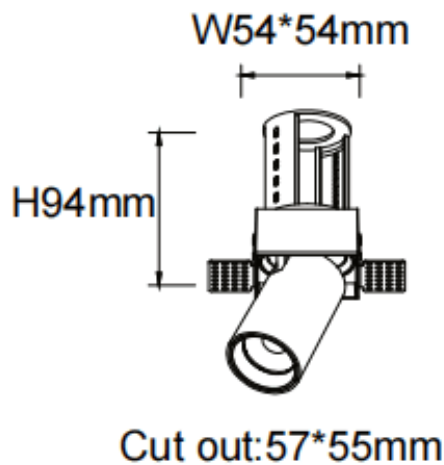

PTT ST

Lavov downlight from the family PTT ST with a power of 10W and a beam angle of 24°. Finished in White colour. Trimless version. With a total lumen output of 1000lm and a luminous efficacy of 100lm/W. Made in Die Cast Aluminum. Driver ON/OFF. CCT 4000K.

Item code	86.D152.2421.01
Product type	Indoor
Category	Downlights
Family	PTT
Subfamily	PTT ST
Pictograms	

Dimensions

Product dimensions (mm) $\varnothing 62 \times H86 \text{mm}$

Scheme

Product	
Real power (W)	10
Real luminous flux (Lm)	1000
Luminous efficiency (Lm/W)	100
Beam angle (º)	24
Life time (h)	50000 h L80B10
Colour	White
Control gear included	Yes
Control gear	ON/OFF
Flicker Free	Yes
Light source	LED
Type of LED	COB
Colour temperature (K)	4000
Colour consistency (SDCM)	SDCM<3
CRI	90