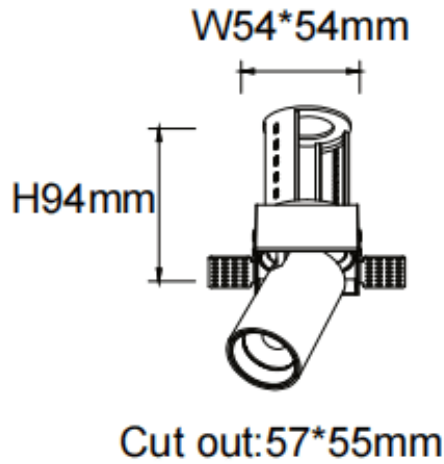

PTT ST

Lavov downlight from the family PTT ST with a power of 10W and a beam angle of 24°. Finished in White colour. Trimless version. With a total lumen output of 1000lm and a luminous efficacy of 100lm/W. Made in Die Cast Aluminum. Driver DALI. CCT 4000K.

Item code	86.D152.2423.01
Product type	Indoor
Category	Downlights
Family	PTT
Subfamily	PTT ST
Pictograms	

Dimensions

Product dimensions (mm) $\varnothing 62 \times H86 \text{mm}$

Scheme

Product	
Real power (W)	10
Real luminous flux (Lm)	1000
Luminous efficiency (Lm/W)	100
Beam angle (°)	24
Life time (h)	50000 h L80B10
Colour	White
Control gear included	Yes
Control gear	DALI
Flicker Free	Yes
Light source	LED
Type of LED	COB
Colour temperature (K)	4000
Colour consistency (SDCM)	SDCM3
CRI	90