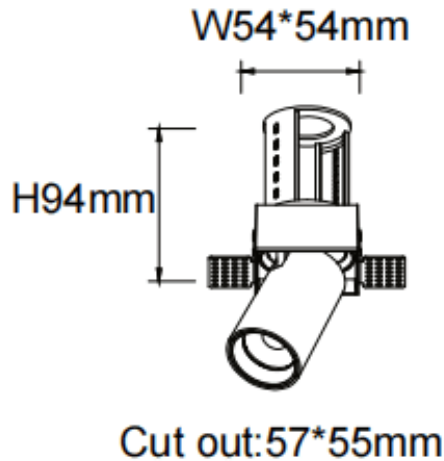

**PTT ST**

Lavov downlight from the family PTT ST with a power of 10W and a beam angle of 36°. Finished in White colour. Trimless version. With a total lumen output of 1000lm and a luminous efficacy of 100lm/W. Made in Die Cast Aluminum. Driver DALI. CCT 4000K.

Item code	86.D152.2433.01
Product type	Indoor
Category	Downlights
Family	PTT
Subfamily	PTT ST
Pictograms	

Dimensions

Product dimensions (mm) $\varnothing 62 \times H86 \text{mm}$

Scheme

Product	
Real power (W)	10
Real luminous flux (Lm)	1000
Luminous efficiency (Lm/W)	100
Beam angle (º)	36
Life time (h)	50000 h L80B10
Colour	White
Control gear included	Yes
Control gear	DALI
Flicker Free	Yes
Light source	LED
Type of LED	COB
Colour temperature (K)	4000
Colour consistency (SDCM)	SDCM<3
CRI	90