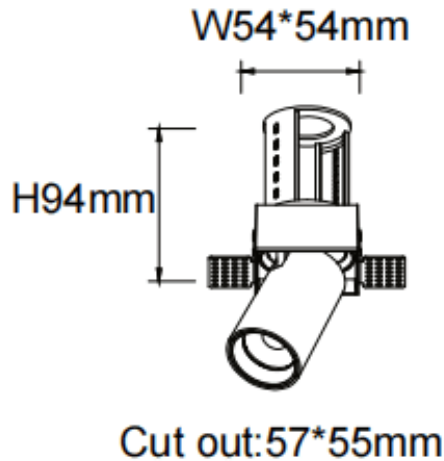

PTT ST

Lavov downlight from the family PTT ST with a power of 10W and a beam angle of 36°. Finished in White colour. Trimless version. With a total lumen output of 1000lm and a luminous efficacy of 100lm/W. Made in Die Cast Aluminum. Driver DALI. CCT 4000K.

Item code	86.D152.2433.01
Product type	Indoor
Category	Downlights
Family	PTT
Subfamily	PTT ST
Pictograms	

Dimensions

Product dimensions (mm) $\varnothing 62 \times H86 \text{mm}$

Scheme

Product	
Real power (W)	10
Real luminous flux (Lm)	1000
Luminous efficiency (Lm/W)	100
Beam angle (°)	36
Life time (h)	50000 h L80B10
Colour	White
Control gear included	Yes
Control gear	DALI
Flicker Free	Yes
Light source	LED
Type of LED	COB
Colour temperature (K)	4000
Colour consistency (SDCM)	SDCM3
CRI	90