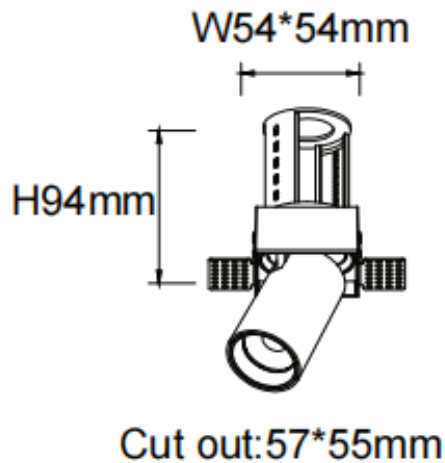

PTT ST

Lavov downlight from the family PTT ST with a power of 10W and a beam angle of 36°. Finished in Black colour. Trimless version. With a total lumen output of 1000lm and a luminous efficacy of 100lm/W. Made in Die Cast Aluminum. Driver DALI. CCT 4000K.

Item code	86.D152.2433.02
Product type	Indoor
Category	Downlights
Family	PTT
Subfamily	PTT ST
Pictograms	

Dimensions

Product dimensions (mm) $\varnothing 62 \times H86 \text{mm}$

Scheme

Product	
Real power (W)	10
Real luminous flux (Lm)	1000
Luminous efficiency (Lm/W)	100
Beam angle (º)	36
Life time (h)	50000 h L80B10
Colour	Black
Control gear included	Yes
Control gear	DALI
Flicker Free	Yes
Light source	LED
Type of LED	COB
Colour temperature (K)	4000
Colour consistency (SDCM)	SDCM<3
CRI	90