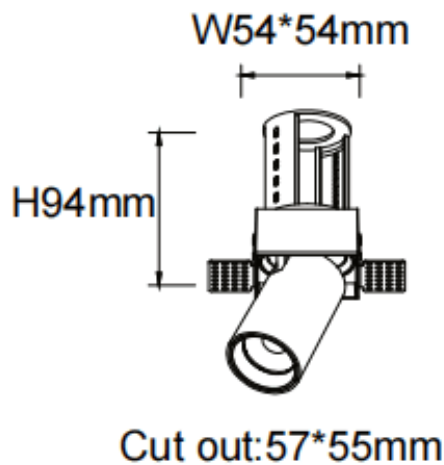

PTT ST-Smart

Lavov downlight from the family PTT ST-Smart with a power of 10W and a beam angle of 36°. Finished in White colour. Trimless version. With a total lumen output of 1000lm and a luminous efficacy of 100lm/W. Made in Die Cast Aluminum. Driver Dimmable Casamby ready. CCT 4000K.

Item code	86.D152.2439.01
Product type	Indoor
Category	Downlights
Family	PTT
Subfamily	PTT ST-Smart
Pictograms	

Dimensions

Product dimensions (mm)	ø62xH86mm
-------------------------	-----------

Scheme

Product	
Real power (W)	10
Real luminous flux (Lm)	1000
Luminous efficiency (Lm/W)	100
Beam angle (°)	36
Life time (h)	50000 h L80B10
Colour	White
Control gear included	Yes
Control gear	Dimmable Casamby ready
Flicker Free	Yes
Light source	LED
Type of LED	COB
Colour temperature (K)	4000
Colour consistency (SDCM)	SDCM3
CRI	90