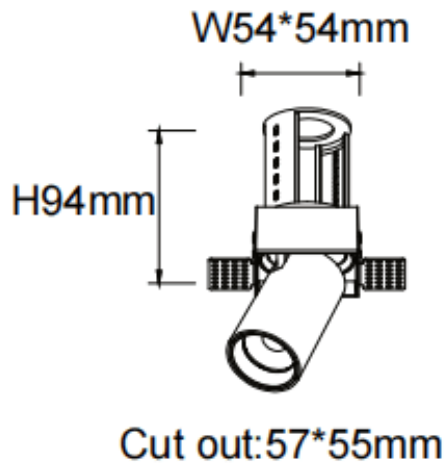

PTT ST

Lavov downlight from the family PTT ST with a power of 10W and a beam angle of 55°. Finished in White colour. Trimless version. With a total lumen output of 1000lm and a luminous efficacy of 100lm/W. Made in Die Cast Aluminum. Driver DALI. CCT 4000K.

Item code	86.D152.2443.01
Product type	Indoor
Category	Downlights
Family	PTT
Subfamily	PTT ST
Pictograms	

Dimensions

Product dimensions (mm) $\varnothing 62 \times H86 \text{mm}$

Scheme

Product	
Real power (W)	10
Real luminous flux (Lm)	1000
Luminous efficiency (Lm/W)	100
Beam angle (°)	55
Life time (h)	50000 h L80B10
Colour	White
Control gear included	Yes
Control gear	DALI
Flicker Free	Yes
Light source	LED
Type of LED	COB
Colour temperature (K)	4000
Colour consistency (SDCM)	SDCM3
CRI	90