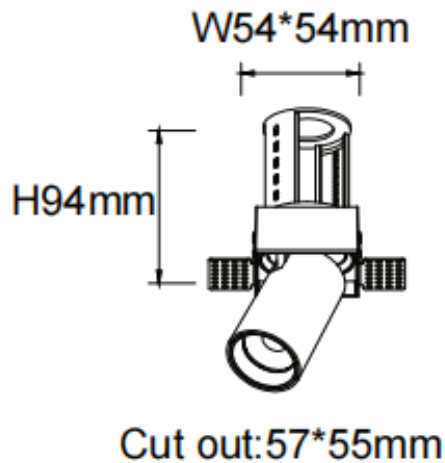

PTT ST

Lavov downlight from the family PTT ST with a power of 10W and a beam angle of 55°. Finished in Black colour. Trimless version. With a total lumen output of 1000lm and a luminous efficacy of 100lm/W. Made in Die Cast Aluminum. Driver DALI. CCT 4000K.

Item code	86.D152.2443.02
Product type	Indoor
Category	Downlights
Family	PTT
Subfamily	PTT ST
Pictograms	

Dimensions

Product dimensions (mm) $\varnothing 62 \times H86 \text{mm}$

Scheme

Product	
Real power (W)	10
Real luminous flux (Lm)	1000
Luminous efficiency (Lm/W)	100
Beam angle (º)	55
Life time (h)	50000 h L80B10
Colour	Black
Control gear included	Yes
Control gear	DALI
Flicker Free	Yes
Light source	LED
Type of LED	COB
Colour temperature (K)	4000
Colour consistency (SDCM)	SDCM<3
CRI	90