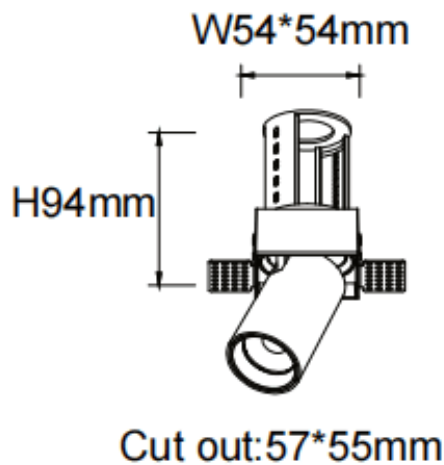

PTT ST-Smart

Lavov downlight from the family PTT ST-Smart with a power of 10W and a beam angle of 55°. Finished in White colour. Trimless version. With a total lumen output of 1000lm and a luminous efficacy of 100lm/W. Made in Die Cast Aluminum. Driver Dimmable Casamby ready. CCT 4000K.

Item code	86.D152.2449.01
Product type	Indoor
Category	Downlights
Family	PTT
Subfamily	PTT ST-Smart
Pictograms	

Dimensions

Product dimensions (mm) $\varnothing 62 \times H86 \text{mm}$

Scheme

Product	
Real power (W)	10
Real luminous flux (Lm)	1000
Luminous efficiency (Lm/W)	100
Beam angle (º)	55
Life time (h)	50000 h L80B10
Colour	White
Control gear included	Yes
Control gear	Dimmable Casamby ready
Flicker Free	Yes
Light source	LED
Type of LED	COB
Colour temperature (K)	4000
Colour consistency (SDCM)	SDCM<3
CRI	90