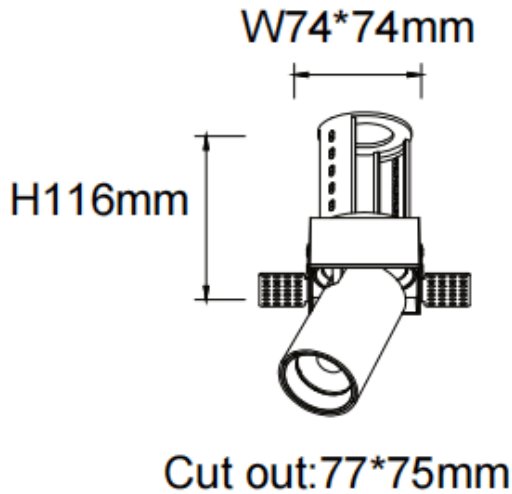

PTT ST

Lavov downlight from the family PTT ST with a power of 18W and a beam angle of 15°. Finished in Black colour. Trimless version. With a total lumen output of 1800lm and a luminous efficacy of 100lm/W. Made in Die Cast Aluminum. Driver DALI. CCT 3000K.

Item code	86.D152.3313.02
Product type	Indoor
Category	Downlights
Family	PTT
Subfamily	PTT ST
Pictograms	

Dimensions

Product dimensions (mm) Ø84xH105mm

Scheme

Product	
Real power (W)	18
Real luminous flux (Lm)	1800
Luminous efficiency (Lm/W)	100
Beam angle (º)	15
Life time (h)	50000 h L80B10
Colour	Black
Control gear included	Yes
Control gear	DALI
Flicker Free	Yes
Light source	LED
Type of LED	COB
Colour temperature (K)	3000
Colour consistency (SDCM)	SDCM<3
CRI	90