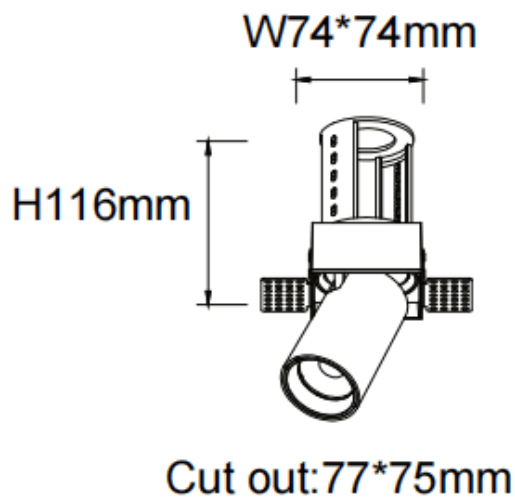

PTT ST

Lavov downlight from the family PTT ST with a power of 18W and a beam angle of 24°. Finished in Black colour. Trimless version. With a total lumen output of 1800lm and a luminous efficacy of 100lm/W. Made in Die Cast Aluminum. Driver ON/OFF. CCT 3000K.

Item code	86.D152.3321.02
Product type	Indoor
Category	Downlights
Family	PTT
Subfamily	PTT ST
Pictograms	

Dimensions

Product dimensions (mm) **Ø84xH105mm**

Scheme

Product	
Real power (W)	18
Real luminous flux (Lm)	1800
Luminous efficiency (Lm/W)	100
Beam angle (°)	24
Life time (h)	50000 h L80B10
Colour	Black
Control gear included	Yes
Control gear	ON/OFF
Flicker Free	Yes
Light source	LED
Type of LED	COB
Colour temperature (K)	3000
Colour consistency (SDCM)	SDCM3
CRI	90