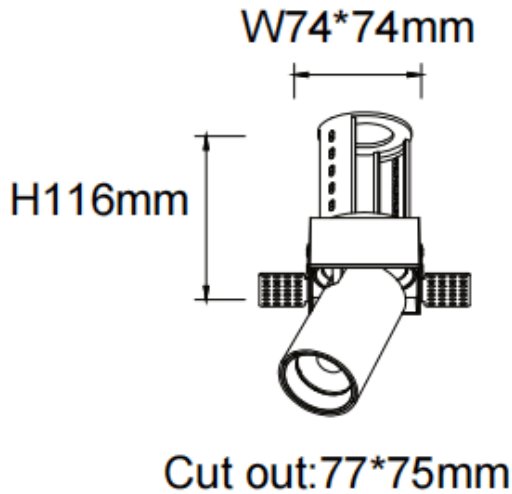

PTT ST

Lavov downlight from the family PTT ST with a power of 18W and a beam angle of 55°. Finished in Black colour. Trimless version. With a total lumen output of 1800lm and a luminous efficacy of 100lm/W. Made in Die Cast Aluminum. Driver DALI. CCT 3000K.

Item code	86.D152.3343.02
Product type	Indoor
Category	Downlights
Family	PTT
Subfamily	PTT ST
Pictograms	

Dimensions

Product dimensions (mm) Ø84xH105mm

Scheme

Product	
Real power (W)	18
Real luminous flux (Lm)	1800
Luminous efficiency (Lm/W)	100
Beam angle (º)	55
Life time (h)	50000 h L80B10
Colour	Black
Control gear included	Yes
Control gear	DALI
Flicker Free	Yes
Light source	LED
Type of LED	COB
Colour temperature (K)	3000
Colour consistency (SDCM)	SDCM<3
CRI	90