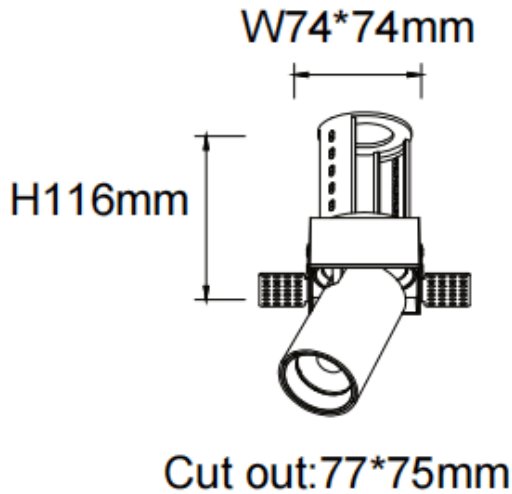

### PTT ST

Lavov downlight from the family PTT ST with a power of 18W and a beam angle of 15°. Finished in Black colour. Trimless version. With a total lumen output of 1800lm and a luminous efficacy of 100lm/W. Made in Die Cast Aluminum. Driver DALI. CCT 4000K.

Item code	86.D152.3413.02
Product type	Indoor
Category	Downlights
Family	PTT
Subfamily	PTT ST
Pictograms	

### Dimensions

Product dimensions (mm)      Ø84xH105mm

### Scheme

Product	
Real power (W)	18
Real luminous flux (Lm)	1800
Luminous efficiency (Lm/W)	100
Beam angle (&ordm;)	15
Life time (h)	50000 h L80B10
Colour	Black
Control gear included	Yes
Control gear	DALI
Flicker Free	Yes
Light source	LED
Type of LED	COB
Colour temperature (K)	4000
Colour consistency (SDCM)	SDCM<3
CRI	90