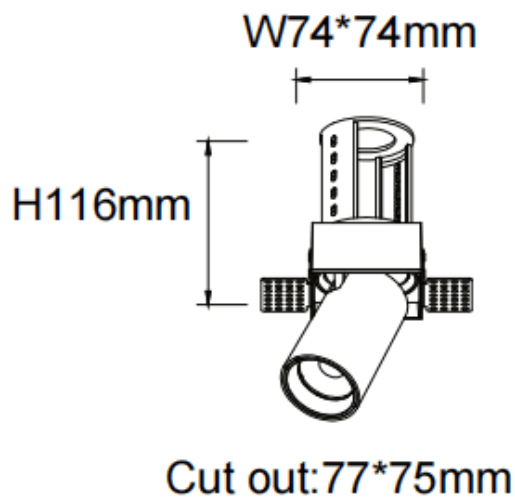

PTT ST

Lavov downlight from the family PTT ST with a power of 18W and a beam angle of 24°. Finished in White colour. Trimless version. With a total lumen output of 1800lm and a luminous efficacy of 100lm/W. Made in Die Cast Aluminum. Driver DALI. CCT 4000K.

Item code	86.D152.3423.01
Product type	Indoor
Category	Downlights
Family	PTT
Subfamily	PTT ST
Pictograms	

Dimensions

Product dimensions (mm) Ø84xH105mm

Scheme

Product	
Real power (W)	18
Real luminous flux (Lm)	1800
Luminous efficiency (Lm/W)	100
Beam angle (°)	24
Life time (h)	50000 h L80B10
Colour	White
Control gear included	Yes
Control gear	DALI
Flicker Free	Yes
Light source	LED
Type of LED	COB
Colour temperature (K)	4000
Colour consistency (SDCM)	SDCM3
CRI	90