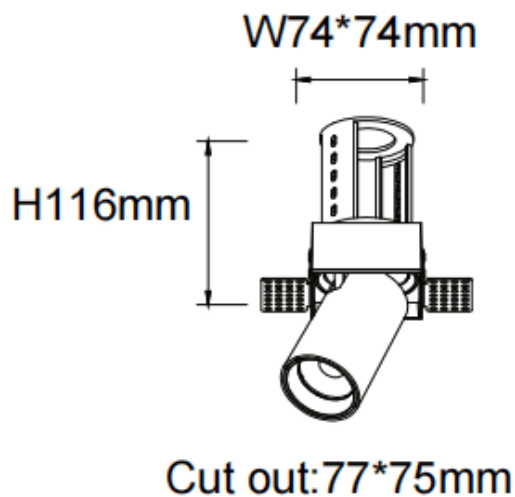

PTT ST

Lavov downlight from the family PTT ST with a power of 18W and a beam angle of 24°. Finished in White colour. Trimless version. With a total lumen output of 1800lm and a luminous efficacy of 100lm/W. Made in Die Cast Aluminum. Driver DALI. CCT 4000K.

Item code	86.D152.3423.01
Product type	Indoor
Category	Downlights
Family	PTT
Subfamily	PTT ST

Pictograms

Product	
Real power (W)	18
Real luminous flux (Lm)	1800
Luminous efficiency (Lm/W)	100
Beam angle (º)	24
Life time (h)	50000 h L80B10
Colour	White
Control gear included	Yes
Control gear	DALI
Flicker Free	Yes
Light source	LED
Type of LED	COB
Colour temperature (K)	4000
Colour consistency (SDCM)	SDCM<3
CRI	90

Dimensions

Product dimensions (mm) Ø84xH105mm

Scheme

Photometry