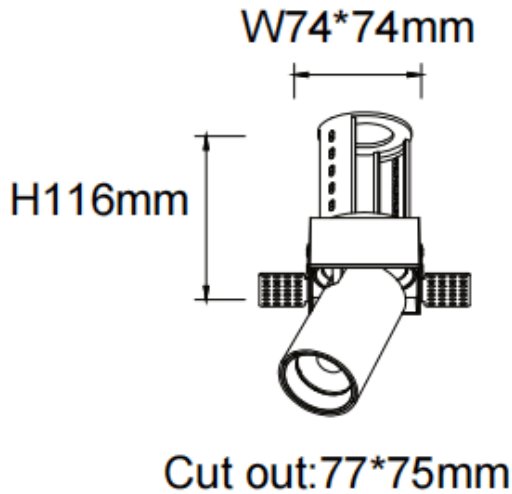

PTT ST

Lavov downlight from the family PTT ST with a power of 18W and a beam angle of 24°. Finished in Black colour. Trimless version. With a total lumen output of 1800lm and a luminous efficacy of 100lm/W. Made in Die Cast Aluminum. Driver DALI. CCT 4000K.

Item code	86.D152.3423.02
Product type	Indoor
Category	Downlights
Family	PTT
Subfamily	PTT ST
Pictograms	

Dimensions

Product dimensions (mm) Ø84xH105mm

Scheme

Product	
Real power (W)	18
Real luminous flux (Lm)	1800
Luminous efficiency (Lm/W)	100
Beam angle (º)	24
Life time (h)	50000 h L80B10
Colour	Black
Control gear included	Yes
Control gear	DALI
Flicker Free	Yes
Light source	LED
Type of LED	COB
Colour temperature (K)	4000
Colour consistency (SDCM)	SDCM<3
CRI	90