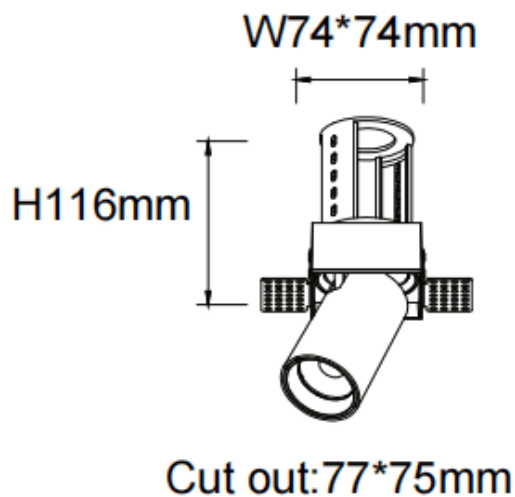

PTT ST

Lavov downlight from the family PTT ST with a power of 18W and a beam angle of 24°. Finished in Black colour. Trimless version. With a total lumen output of 1800lm and a luminous efficacy of 100lm/W. Made in Die Cast Aluminum. Driver DALI. CCT 4000K.

Item code	86.D152.3423.02
Product type	Indoor
Category	Downlights
Family	PTT
Subfamily	PTT ST

Pictograms

Product	
Real power (W)	18
Real luminous flux (Lm)	1800
Luminous efficiency (Lm/W)	100
Beam angle (°)	24
Life time (h)	50000 h L80B10
Colour	Black
Control gear included	Yes
Control gear	DALI
Flicker Free	Yes
Light source	LED
Type of LED	COB
Colour temperature (K)	4000
Colour consistency (SDCM)	SDCM3
CRI	90

Dimensions

Product dimensions (mm) **Ø84xH105mm**

Scheme

Photometry