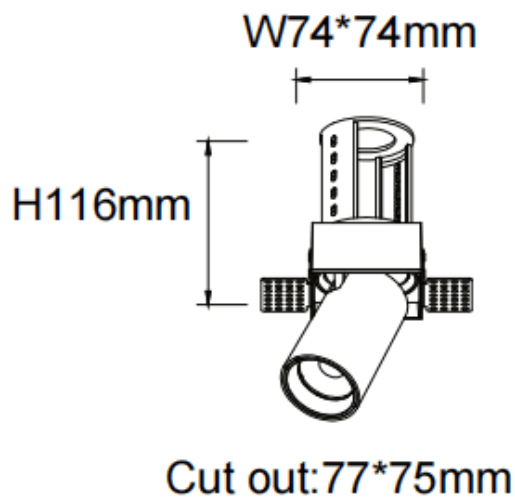

PTT ST-Smart

Lavov downlight from the family PTT ST-Smart with a power of 18W and a beam angle of 24°. Finished in White colour. Trimless version. With a total lumen output of 1800lm and a luminous efficacy of 100lm/W. Made in Die Cast Aluminum. Driver Dimmable Casamby ready. CCT 4000K.

Item code	86.D152.3429.01
Product type	Indoor
Category	Downlights
Family	PTT
Subfamily	PTT ST-Smart
Pictograms	

Dimensions

Product dimensions (mm) **Ø84xH105mm**

Scheme

Product	
Real power (W)	18
Real luminous flux (Lm)	1800
Luminous efficiency (Lm/W)	100
Beam angle (°)	24
Life time (h)	50000 h L80B10
Colour	White
Control gear included	Yes
Control gear	Dimmable Casamby ready
Flicker Free	Yes
Light source	LED
Type of LED	COB
Colour temperature (K)	4000
Colour consistency (SDCM)	SDCM3
CRI	90