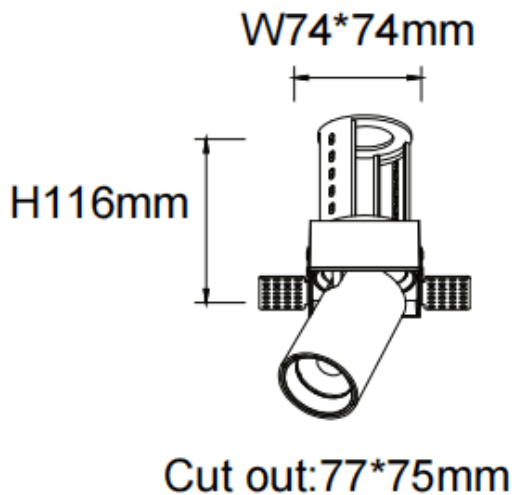


**PTT ST**

Lavov downlight from the family PTT ST with a power of 18W and a beam angle of 36°. Finished in Black colour. Trimless version. With a total lumen output of 1800lm and a luminous efficacy of 100lm/W. Made in Die Cast Aluminum. Driver ON/OFF. CCT 4000K.

Item code	86.D152.3431.02
Product type	Indoor
Category	Downlights
Family	PTT
Subfamily	PTT ST
Pictograms	

Dimensions

Product dimensions (mm) **Ø84xH105mm**

Scheme

Product	
Real power (W)	18
Real luminous flux (Lm)	1800
Luminous efficiency (Lm/W)	100
Beam angle (°)	36
Life time (h)	50000 h L80B10
Colour	Black
Control gear included	Yes
Control gear	ON/OFF
Flicker Free	Yes
Light source	LED
Type of LED	COB
Colour temperature (K)	4000
Colour consistency (SDCM)	SDCM<3
CRI	90