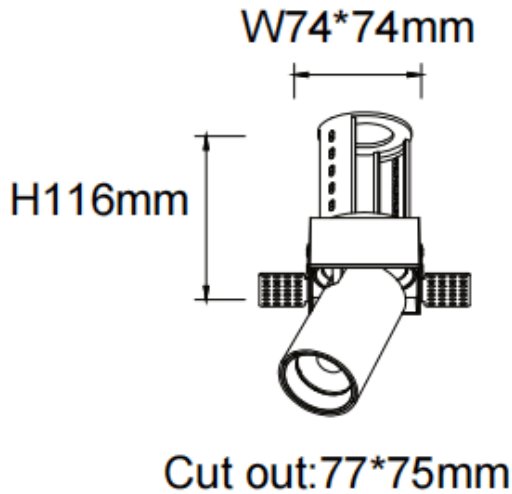

### PTT ST

Lavov downlight from the family PTT ST with a power of 18W and a beam angle of 36°. Finished in Black colour. Trimless version. With a total lumen output of 1800lm and a luminous efficacy of 100lm/W. Made in Die Cast Aluminum. Driver DALI. CCT 4000K.

Item code	86.D152.3433.02
Product type	Indoor
Category	Downlights
Family	PTT
Subfamily	PTT ST
Pictograms	

### Dimensions

Product dimensions (mm)      Ø84xH105mm

### Scheme

Product	
Real power (W)	18
Real luminous flux (Lm)	1800
Luminous efficiency (Lm/W)	100
Beam angle (&ordm;)	36
Life time (h)	50000 h L80B10
Colour	Black
Control gear included	Yes
Control gear	DALI
Flicker Free	Yes
Light source	LED
Type of LED	COB
Colour temperature (K)	4000
Colour consistency (SDCM)	SDCM<3
CRI	90