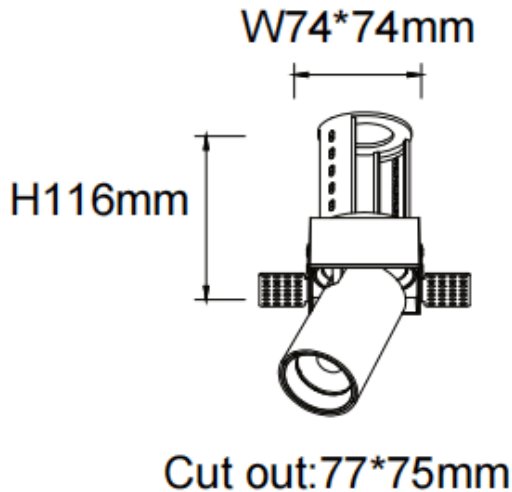

### PTT ST

Lavov downlight from the family PTT ST with a power of 18W and a beam angle of 55°. Finished in Black colour. Trimless version. With a total lumen output of 1800lm and a luminous efficacy of 100lm/W. Made in Die Cast Aluminum. Driver ON/OFF. CCT 4000K.

Item code	86.D152.3441.02
Product type	Indoor
Category	Downlights
Family	PTT
Subfamily	PTT ST
Pictograms	

### Dimensions

Product dimensions (mm)       $\varnothing 84 \times H105 \text{mm}$

### Scheme

Product	
Real power (W)	18
Real luminous flux (Lm)	1800
Luminous efficiency (Lm/W)	100
Beam angle (°)	55
Life time (h)	50000 h L80B10
Colour	Black
Control gear included	Yes
Control gear	ON/OFF
Flicker Free	Yes
Light source	LED
Type of LED	COB
Colour temperature (K)	4000
Colour consistency (SDCM)	SDCM3
CRI	90