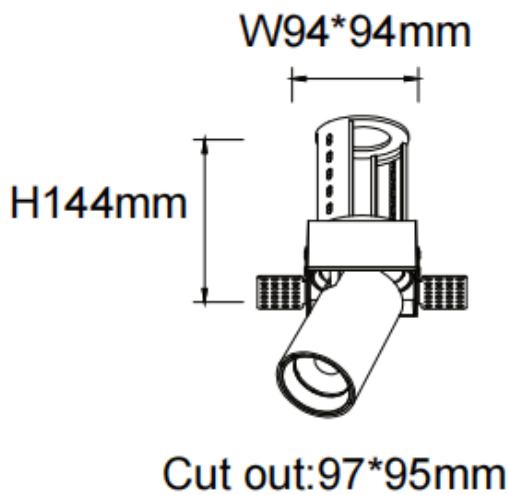

**PTT ST**

Lavov downlight from the family PTT ST with a power of 30W and a beam angle of 24°. Finished in White colour. Trimless version. With a total lumen output of 3000lm and a luminous efficacy of 100lm/W. Made in Die Cast Aluminum. Driver ON/OFF. CCT 3000K.

<b>Item code</b>	<b>86.D152.4321.01</b>
<b>Product type</b>	<b>Indoor</b>
<b>Category</b>	<b>Downlights</b>
<b>Family</b>	<b>PTT</b>
<b>Subfamily</b>	<b>PTT ST</b>
<b>Pictograms</b>	

**Dimensions**

**Product dimensions (mm)**      **Ø105xH127mm**

**Scheme**

<b>Product</b>	
<b>Real power (W)</b>	<b>30</b>
<b>Real luminous flux (Lm)</b>	<b>3000</b>
<b>Luminous efficiency (Lm/W)</b>	<b>100</b>
<b>Beam angle (°)</b>	<b>24</b>
<b>Life time (h)</b>	<b>50000 h L80B10</b>
<b>Colour</b>	<b>White</b>
<b>Control gear included</b>	<b>Yes</b>
<b>Control gear</b>	<b>ON/OFF</b>
<b>Flicker Free</b>	<b>Yes</b>
<b>Light source</b>	<b>LED</b>
<b>Type of LED</b>	<b>COB</b>
<b>Colour temperature (K)</b>	<b>3000</b>
<b>Colour consistency (SDCM)</b>	<b>SDCM3</b>
<b>CRI</b>	<b>90</b>

**Photometry**