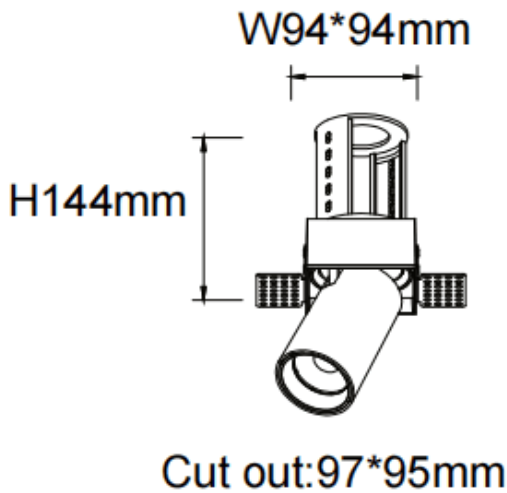

PTT ST

Lavov downlight from the family PTT ST with a power of 30W and a beam angle of 24°. Finished in White colour. Trimless version. With a total lumen output of 3000lm and a luminous efficacy of 100lm/W. Made in Die Cast Aluminum. Driver ON/OFF. CCT 3000K.

Item code	86.D152.4321.01
Product type	Indoor
Category	Downlights
Family	PTT
Subfamily	PTT ST
Pictograms	

Dimensions

Product dimensions (mm) **Ø105xH127mm**

Scheme

Product	
Real power (W)	30
Real luminous flux (Lm)	3000
Luminous efficiency (Lm/W)	100
Beam angle (&ordm;)	24
Life time (h)	50000 h L80B10
Colour	White
Control gear included	Yes
Control gear	ON/OFF
Flicker Free	Yes
Light source	LED
Type of LED	COB
Colour temperature (K)	3000
Colour consistency (SDCM)	SDCM<3
CRI	90