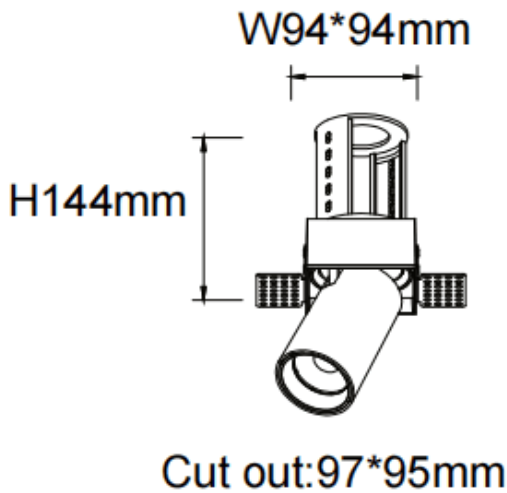

PTT ST

Lavov downlight from the family PTT ST with a power of 30W and a beam angle of 24°. Finished in Black colour. Trimless version. With a total lumen output of 3000lm and a luminous efficacy of 100lm/W. Made in Die Cast Aluminum. Driver ON/OFF. CCT 3000K.

Item code	86.D152.4321.02
Product type	Indoor
Category	Downlights
Family	PTT
Subfamily	PTT ST
Pictograms	

Dimensions

Product dimensions (mm) **Ø105xH127mm**

Scheme

Product	
Real power (W)	30
Real luminous flux (Lm)	3000
Luminous efficiency (Lm/W)	100
Beam angle (&ordm;)	24
Life time (h)	50000 h L80B10
Colour	Black
Control gear included	Yes
Control gear	ON/OFF
Flicker Free	Yes
Light source	LED
Type of LED	COB
Colour temperature (K)	3000
Colour consistency (SDCM)	SDCM<3
CRI	90