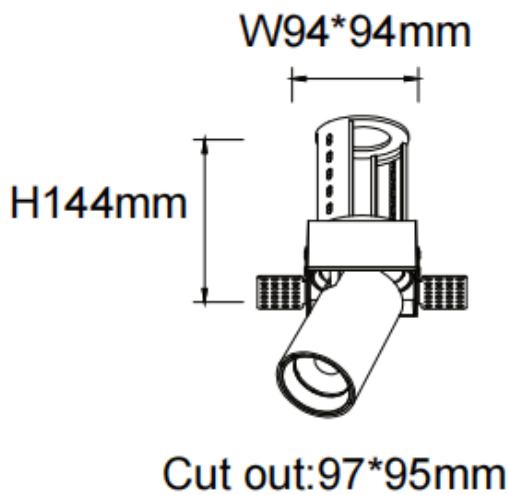

PTT ST

Lavov downlight from the family PTT ST with a power of 30W and a beam angle of 24°. Finished in White colour. Trimless version. With a total lumen output of 3000lm and a luminous efficacy of 100lm/W. Made in Die Cast Aluminum. Driver DALI. CCT 3000K.

Item code	86.D152.4323.01
Product type	Indoor
Category	Downlights
Family	PTT
Subfamily	PTT ST
Pictograms	

Dimensions

Product dimensions (mm) **Ø105xH127mm**

Scheme

Product	
Real power (W)	30
Real luminous flux (Lm)	3000
Luminous efficiency (Lm/W)	100
Beam angle (&ordm;)	24
Life time (h)	50000 h L80B10
Colour	White
Control gear included	Yes
Control gear	DALI
Flicker Free	Yes
Light source	LED
Type of LED	COB
Colour temperature (K)	3000
Colour consistency (SDCM)	SDCM<3
CRI	90