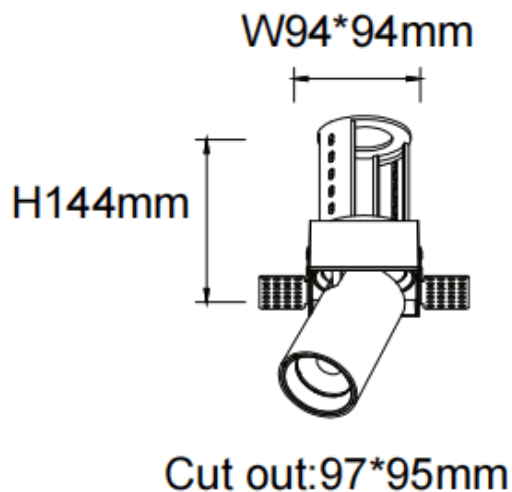

PTT ST

Lavov downlight from the family PTT ST with a power of 30W and a beam angle of 24°. Finished in Black colour. Trimless version. With a total lumen output of 3000lm and a luminous efficacy of 100lm/W. Made in Die Cast Aluminum. Driver DALI. CCT 3000K.

Item code	86.D152.4323.02
Product type	Indoor
Category	Downlights
Family	PTT
Subfamily	PTT ST

Pictograms

Product	
Real power (W)	30
Real luminous flux (Lm)	3000
Luminous efficiency (Lm/W)	100
Beam angle (&ordm;)	24
Life time (h)	50000 h L80B10
Colour	Black
Control gear included	Yes
Control gear	DALI
Flicker Free	Yes
Light source	LED
Type of LED	COB
Colour temperature (K)	3000
Colour consistency (SDCM)	SDCM<3
CRI	90

Dimensions

Product dimensions (mm) **Ø105xH127mm**

Scheme

Photometry