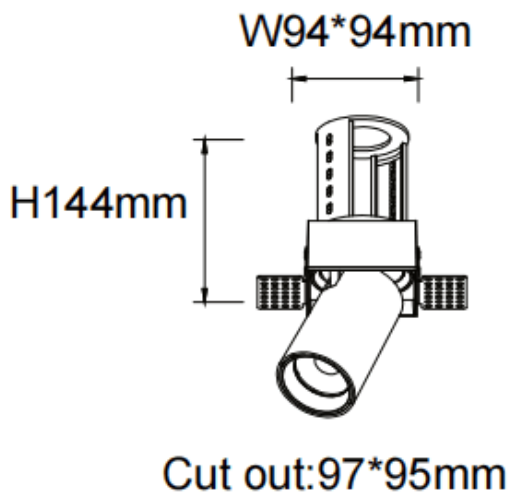

PTT ST

Lavov downlight from the family PTT ST with a power of 30W and a beam angle of 24°. Finished in Black colour. Trimless version. With a total lumen output of 3000lm and a luminous efficacy of 100lm/W. Made in Die Cast Aluminum. Driver DALI. CCT 3000K.

Item code	86.D152.4323.02
Product type	Indoor
Category	Downlights
Family	PTT
Subfamily	PTT ST

Pictograms

Product	
Real power (W)	30
Real luminous flux (Lm)	3000
Luminous efficiency (Lm/W)	100
Beam angle (°)	24
Life time (h)	50000 h L80B10
Colour	Black
Control gear included	Yes
Control gear	DALI
Flicker Free	Yes
Light source	LED
Type of LED	COB
Colour temperature (K)	3000
Colour consistency (SDCM)	SDCM3
CRI	90

Dimensions

Product dimensions (mm) Ø105xH127mm

Scheme

Photometry