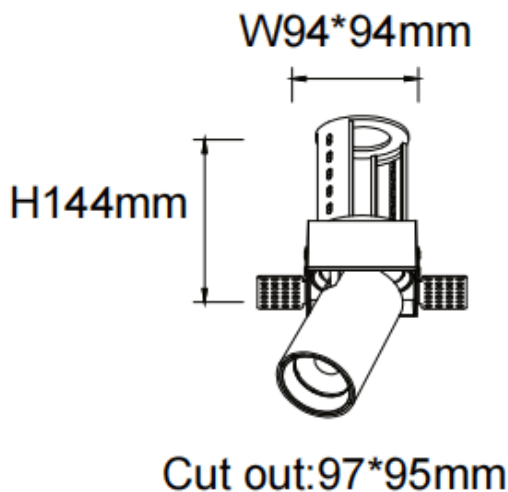

### PTT ST

Lavov downlight from the family PTT ST with a power of 30W and a beam angle of 15°. Finished in White colour. Trimless version. With a total lumen output of 3000lm and a luminous efficacy of 100lm/W. Made in Die Cast Aluminum. Driver ON/OFF. CCT 4000K.

Item code	86.D152.4411.01
Product type	Indoor
Category	Downlights
Family	PTT
Subfamily	PTT ST
Pictograms	

### Dimensions

Product dimensions (mm)      Ø105xH127mm

### Scheme

Product	
Real power (W)	30
Real luminous flux (Lm)	3000
Luminous efficiency (Lm/W)	100
Beam angle (°)	15
Life time (h)	50000 h L80B10
Colour	White
Control gear included	Yes
Control gear	ON/OFF
Flicker Free	Yes
Light source	LED
Type of LED	COB
Colour temperature (K)	4000
Colour consistency (SDCM)	SDCM3
CRI	90