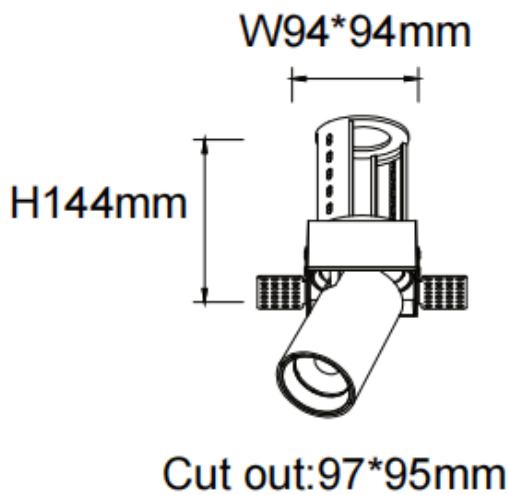

### PTT ST

Lavov downlight from the family PTT ST with a power of 30W and a beam angle of 15°. Finished in White colour. Trimless version. With a total lumen output of 3000lm and a luminous efficacy of 100lm/W. Made in Die Cast Aluminum. Driver ON/OFF. CCT 4000K.

<b>Item code</b>	<b>86.D152.4411.01</b>
<b>Product type</b>	<b>Indoor</b>
<b>Category</b>	<b>Downlights</b>
<b>Family</b>	<b>PTT</b>
<b>Subfamily</b>	<b>PTT ST</b>
<b>Pictograms</b>	

### Dimensions

**Product dimensions (mm)**      **Ø105xH127mm**

### Scheme

<b>Product</b>	
<b>Real power (W)</b>	<b>30</b>
<b>Real luminous flux (Lm)</b>	<b>3000</b>
<b>Luminous efficiency (Lm/W)</b>	<b>100</b>
<b>Beam angle (&amp;ordm;)</b>	<b>15</b>
<b>Life time (h)</b>	<b>50000 h L80B10</b>
<b>Colour</b>	<b>White</b>
<b>Control gear included</b>	<b>Yes</b>
<b>Control gear</b>	<b>ON/OFF</b>
<b>Flicker Free</b>	<b>Yes</b>
<b>Light source</b>	<b>LED</b>
<b>Type of LED</b>	<b>COB</b>
<b>Colour temperature (K)</b>	<b>4000</b>
<b>Colour consistency (SDCM)</b>	<b>SDCM&lt;3</b>
<b>CRI</b>	<b>90</b>