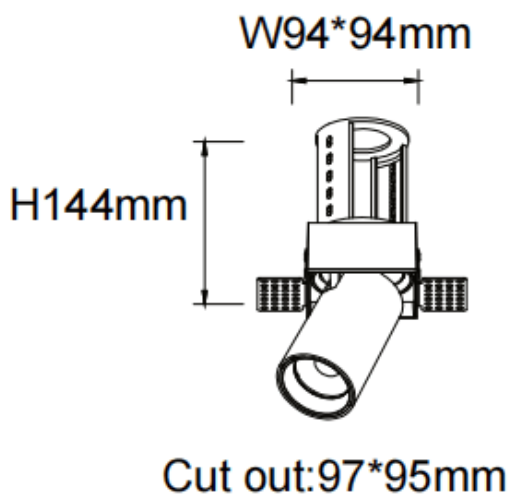

PTT ST

Lavov downlight from the family PTT ST with a power of 30W and a beam angle of 24°. Finished in Black colour. Trimless version. With a total lumen output of 3000lm and a luminous efficacy of 100lm/W. Made in Die Cast Aluminum. Driver ON/OFF. CCT 4000K.

Item code	86.D152.4421.02
Product type	Indoor
Category	Downlights
Family	PTT
Subfamily	PTT ST
Pictograms	

Dimensions

Product dimensions (mm) **Ø105xH127mm**

Scheme

Product	
Real power (W)	30
Real luminous flux (Lm)	3000
Luminous efficiency (Lm/W)	100
Beam angle (&ordm;)	24
Life time (h)	50000 h L80B10
Colour	Black
Control gear included	Yes
Control gear	ON/OFF
Flicker Free	Yes
Light source	LED
Type of LED	COB
Colour temperature (K)	4000
Colour consistency (SDCM)	SDCM<3
CRI	90